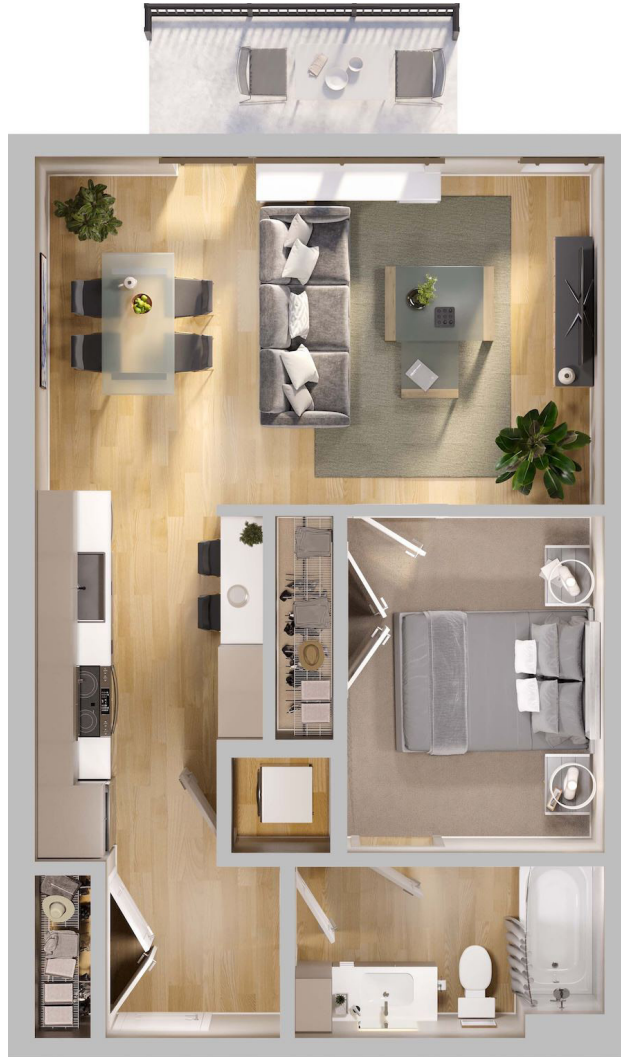

A1

1 BED / 1 BATH

620

SQ. FT.

THE COLLINS AT THE RIVERBEND

1957 Carter Road | Cleveland, OH 44113

www.collinsriverbend.com

Floor plans are artist's rendering. All dimensions are approximate. Actual product and specifications may vary in dimension or detail. Not all features are available in every apartment. Prices and special offers valid for new residents only. Pricing and availability subject to change at any time. Please see a representative for details.